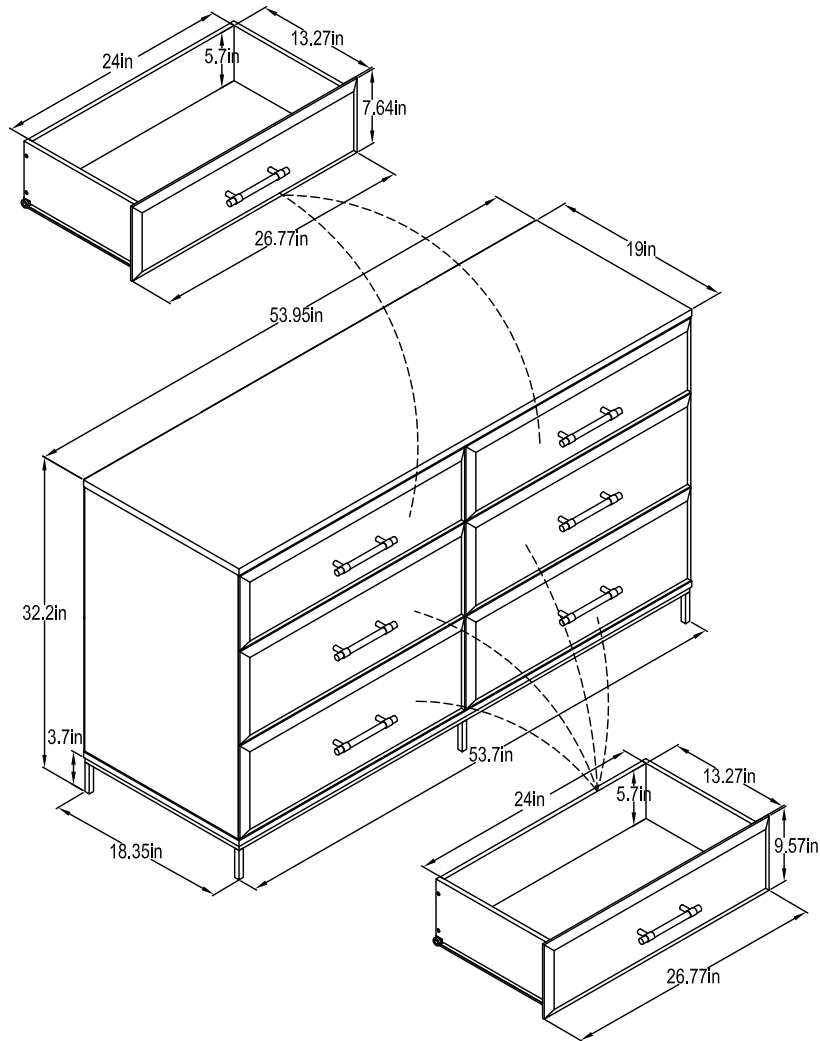

2344350(412)COMS - 6 DRAWER DRESSER

Wood Breakdown:
MDF 90%, PB 0%.
Total storage: 6.3 cubic feet

Overall Product Size:
53.95" W × 19" D × 32.2" H
137cm W × 48.3cm D × 81.8cm H

Maximum Weight Capacities
Unit Weight: 132.8lbs. (60.37kg)