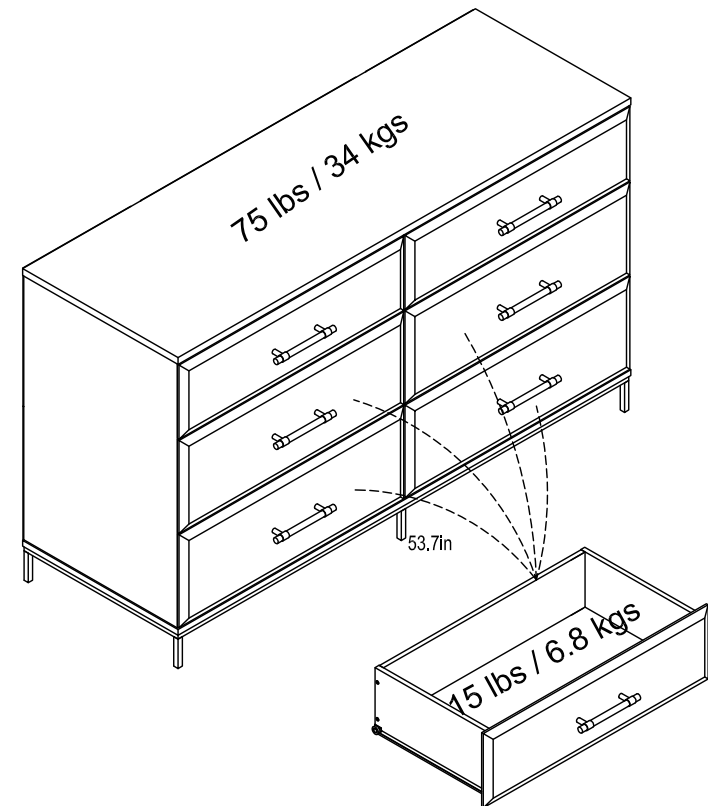

2344350(412)COMS - 6 DRAWER DRESSER

Wood Breakdown:
MDF 90%, PB 0%.
Total storage: 6.3 cubic feet

Overall Product Size:
53.95" W × 19" D × 32.2" H
137cm W × 48.3cm D × 81.8cm H

Maximum Weight Capacities
Unit Weight: 132.8lbs. (60.37kg)